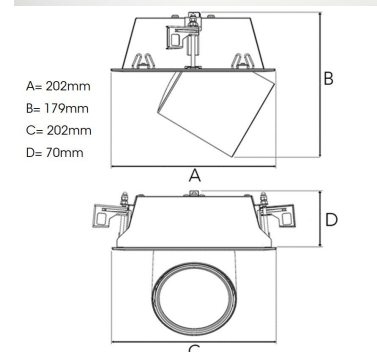

TECHNICAL SPECIFICATION

| | |
|---------------------------|-----------------------|
| Product Code | 306-523-20 |
| Colour | Black |
| Control | On/off |
| CRI light colour | 930 (BBBL) |
| Delivered lumen output lm | 2560 |
| Driver | Stand alone, included |
| EEL | E |
| Light distribution | Wide flood |
| Lightsource | LED COB |
| Mains input voltage | 220-240 V |
| Measurements A | 202 |
| Measurements B | 179 |
| Measurements C | 202 |
| Measurements D | 70 |
| Mounting | Recessed |
| Position | 360°/60° |
| Lifetime | L80 B10, 50.000h |
| Protection | IP 20, class III |
| Sawing instructions x | 177 |
| Sawing instructions y | 191 |
| Start Time | Instant |
| System power W | 20,7 |
| Unit | mm |
| Weight | 1.1 |

A= 202mm
B= 179mm
C= 202mm
D= 70mm

| Spot | | Medium | | Flood | | Wide Flood | |
|------|------|--------|------|-------|------|------------|------|
| | 14° | | 27° | | 38° | | 56° |
| m | ø | m | ø | m | ø | m | ø |
| 1.0 | 0.25 | 1.0 | 0.48 | 1.0 | 0.69 | 1.0 | 1.07 |
| 2.0 | 0.49 | 2.0 | 0.95 | 2.0 | 1.39 | 2.0 | 2.14 |
| 3.0 | 0.74 | 3.0 | 1.43 | 3.0 | 2.08 | 3.0 | 3.22 |

177 x 191mm