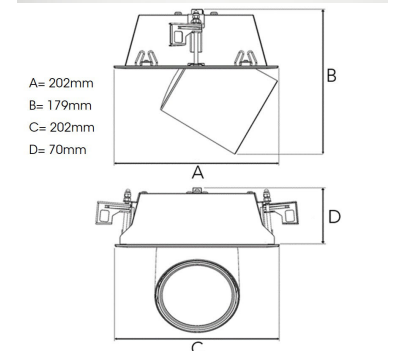

## TECHNICAL SPECIFICATION

Product Code	306-530-30
Colour	Grey
Control	On/off
CRI light colour	930 (BBBL)
Delivered lumen output lm	3780
Driver	Stand alone, included
EEL	E
Light distribution	Spot
Lightsource	LED COB
Mains input voltage	220-240 V
Measurements A	202
Measurements B	179
Measurements C	202
Measurements D	70
Mounting	Recessed
Position	360°/60°
Lifetime	L80 B10, 50.000h
Protection	IP 20, class III
Sawing instructions x	177
Sawing instructions y	191
Start Time	Instant
System power W	32,8
Unit	mm
Weight	1,1

Spot		Medium		Flood		Wide Flood	
14°		27°		38°		56°	
m	ø	m	ø	m	ø	m	ø
1.0	0.25	1.0	0.48	1.0	0.69	1.0	1.07
2.0	0.49	2.0	0.95	2.0	1.39	2.0	2.14
3.0	0.74	3.0	1.43	3.0	2.08	3.0	3.22

177 x 191mm