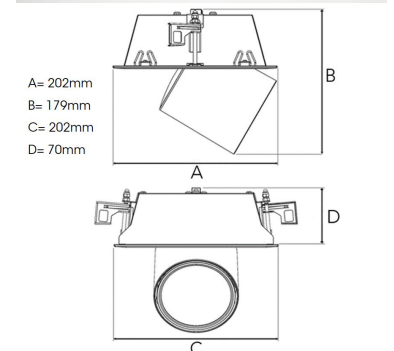

FLEX I 4000, 930 (BBBL), SPOT, WHITE

ITAB

- ✓ Soffitto dal design moderno, essenziale e pulito
- ✓ Disponibile in vari pacchetti di lumen
- ✓ Installazione senza attrezzi
- ✓ Disponibile in bianco, nero e grigio
- ✓ Retraibile e girevole

TECHNICAL SPECIFICATION

Product Code	306-530-10
Colour	White
Control	On/off
CRI light colour	930 (BBBL)
Delivered lumen output lm	3780
Driver	Stand alone, included
EEL	E
Light distribution	Spot
Lightsource	LED COB
Mains input voltage	220-240 V
Measurements A	202
Measurements B	179
Measurements C	202
Measurements D	70
Mounting	Recessed
Position	360°/60°
Lifetime	L80 B10, 50.000h
Protection	IP 20, class III
Sawing instructions x	177
Sawing instructions y	191
Start Time	Instant
System power W	32,8
Unit	mm
Weight	1,1

Spot	Medium	Flood	Wide Flood
14°	27°	38°	56°
m	o	m	o
1.0	0.25	1.0	0.48
2.0	0.49	2.0	0.95
3.0	0.74	3.0	1.43
		1.0	0.69
		2.0	1.39
		3.0	2.08
		1.0	1.07
		2.0	2.14
		3.0	3.22

177 x 191mm