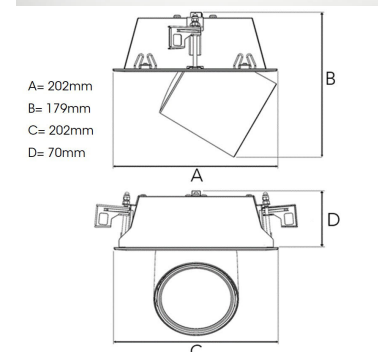

## TECHNICAL SPECIFICATION

Product Code	306-531-20
Colour	Black
Control	On/off
CRI light colour	930 (BBBL)
Delivered lumen output lm	3780
Driver	Stand alone, included
EEL	E
Light distribution	Medium
Lightsource	LED COB
Mains input voltage	220-240 V
Measurements A	202
Measurements B	179
Measurements C	202
Measurements D	70
Mounting	Recessed
Position	360°/60°
Lifetime	L80 B10, 50.000h
Protection	IP 20, class III
Sawing instructions x	177
Sawing instructions y	191
Start Time	Instant
System power W	32,8
Unit	mm
Weight	1,1

Spot	Medium	Flood	Wide Flood
14°	27°	38°	56°
m	m	m	m
1.0	1.0	1.0	1.0
2.0	2.0	2.0	2.0
3.0	3.0	3.0	3.0
0.25	0.48	0.69	1.07
0.49	0.95	1.39	2.14
0.74	1.43	2.08	3.22

177 x 191mm