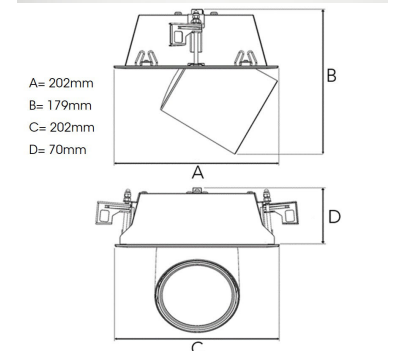

TECHNICAL SPECIFICATION

Product Code	306-521-30
Colour	Grey
Control	On/off
CRI light colour	930 (BBBL)
Delivered lumen output lm	2700
Driver	Stand alone, included
EEI	E
Light distribution	Medium
Lightsource	LED COB
Mains input voltage	220-240V
Measurements A	202
Measurements B	70
Measurements C	202
Measurements D	179
Mounting	Recessed
Position	360°/60°
Lifetime	L80 B10 50.000h
Protection	IP 20, class III
Sawing instructions unit	mm
Sawing instructions x	177
Sawing instructions y	191
Start Time	Instant
System power W	21
Unit	mm
Weight	1,1

Spot	Medium	Flood	Wide Flood
14°	27°	38°	56°
m	ø	m	ø
1.0	0.25	1.0	0.48
2.0	0.49	2.0	0.95
3.0	0.74	3.0	1.43
1.0	0.69	1.0	1.07
2.0	1.39	2.0	2.14
3.0	2.08	3.0	3.22

177 x 191mm