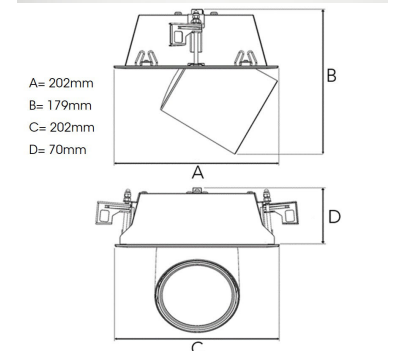

TECHNICAL SPECIFICATION

Product Code	306-532-10
Colour	White
Control	On/off
CRI light colour	930 (BBBL)
Delivered lumen output lm	3780
Driver	Stand alone, included
EEL	E
Light distribution	Flood
Lightsource	LED COB
Mains input voltage	220-240 V
Measurements A	202
Measurements B	179
Measurements C	202
Measurements D	70
Mounting	Recessed
Position	360°/60°
Lifetime	L80 B10, 50.000h
Protection	IP 20, class III
Sawing instructions x	177
Sawing instructions y	191
Start Time	Instant
System power W	32,8
Unit	mm
Weight	1,1

Spot		Medium		Flood		Wide Flood	
	14°		27°		38°		56°
m	ø	m	ø	m	ø	m	ø
1.0	0.25	1.0	0.48	1.0	0.69	1.0	1.07
2.0	0.49	2.0	0.95	2.0	1.39	2.0	2.14
3.0	0.74	3.0	1.43	3.0	2.08	3.0	3.22

177 x 191mm