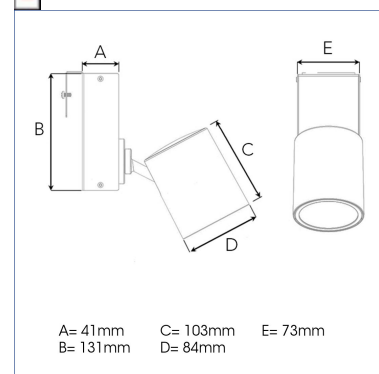

# EASYPPOINT 1 3000, 930 (BBBL), FLOOD W/ GLASS, BLACK

ITAB

- ✓ Distribuibile liberamente nel soffitto funzionale
- ✓ Un'unica linea per emissioni di lumen da bassi ad alti
- ✓ Facile da riposizionare e adattare ai cambiamenti di layout del punto vendita
- ✓ Soffitto discreto e pulito
- ✓ Disponibile in bianco, nero e grigio

Spot	Medium	Flood	Wide Flood
16°	30°	41°	54°
m	m	m	m
1.0	1.0	1.0	1.0
2.0	2.0	2.0	2.0
3.0	3.0	3.0	3.0
0.28	0.53	0.76	1.02
0.56	1.06	1.51	2.05
0.83	1.59	2.27	3.07

## TECHNICAL SPECIFICATION

Product Code	321-505-20
Colour	Black
Control	On/off
CRI light colour	930 (BBBL)
Delivered lumen output lm	2841
Driver	Built in
EEL	E
Light distribution	Flood
Lightsource	LED COB
Mains input voltage	220-240 V
Measurements A	41
Measurements B	131
Measurements C	103
Measurements D	84
Measurements E	73
Mounting	Functional ceiling
Position	360°/90°
Lifetime	L80 B10, 50.000h
Protection	IP 20, class I
Start Time	Instant
System power W	21,6
Unit	mm
Weight	1,2