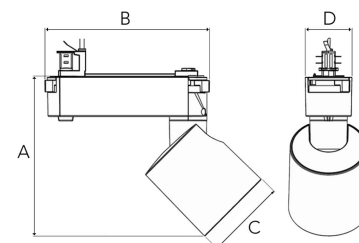

REVOC MINI 1500, 930 (BBBL), SPOT W/ GLASS, GREY

ITAB

- ✓ Design puro ed essenziale
- ✓ Un'unica linea per emissioni di lumen da bassi ad alti
- ✓ Facile da regolare
- ✓ Azionamento integrato nel binario
- ✓ Disponibile in bianco, nero e grigio

A= 166mm, B= 172mm
C= 83,5mm, D= 45mm

Spot	Medium	Flood	Wide Flood
16°	28°	40°	65°
m	m	m	m
o	o	o	o
1.0	1.0	1.0	1.0
0.28	0.50	0.73	1.28
2.0	2.0	2.0	2.0
0.56	1.00	1.46	2.56
3.0	3.0	3.0	3.0
0.83	1.51	2.18	3.84

TECHNICAL SPECIFICATION

Product Code	285-500-30
Colour	Grey
Control	On/off
CRI light colour	930 (BBBL)
Delivered lumen output lm	1266
Driver	Built in
EEL	E
Light distribution	Spot
Lightsource	LED COB
Mains input voltage	220-240 V
Measurements A	166
Measurements B	172
Measurements C	83,5
Measurements D	49
Mounting	Track
Position	360°/90°
Lifetime	L80 B10, 50.000h
Protection	IP 20, class I
Start Time	Instant
System power W	9,3
Unit	mm
Weight	0,76