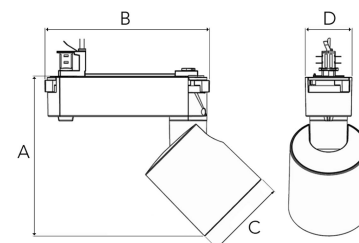

REVOC MINI 1500, 930 (BBBL), SPOT W/ GLASS, WHITE

ITAB

- ✓ Design puro ed essenziale
- ✓ Un'unica linea per emissioni di lumen da bassi ad alti
- ✓ Facile da regolare
- ✓ Azionamento integrato nel binario
- ✓ Disponibile in bianco, nero e grigio

A= 166mm, B= 172mm
C= 83,5mm, D= 45mm

Spot	Medium	Flood	Wide Flood
16°	28°	40°	65°
m	m	m	m
o	o	o	o
1.0	1.0	1.0	1.0
0.28	0.50	0.73	1.28
2.0	2.0	2.0	2.0
0.56	1.00	1.46	2.56
3.0	3.0	3.0	3.0
0.83	1.51	2.18	3.84

TECHNICAL SPECIFICATION

Product Code	285-500-10
Colour	White
Control	On/off
CRI light colour	930 (BBBL)
Delivered lumen output lm	1266
Driver	Built in
EEL	E
Light distribution	Spot
Lightsource	LED COB
Mains input voltage	220-240 V
Measurements A	166
Measurements B	172
Measurements C	83,5
Measurements D	49
Mounting	Track
Position	360°/90°
Lifetime	L80 B10, 50.000h
Protection	IP 20, class I
Start Time	Instant
System power W	9,3
Unit	mm
Weight	0,76