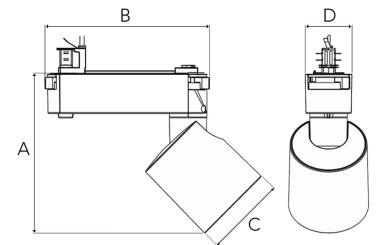

# REVOC MINI 2500, 930 (BBBL), MEDIUM W/ GLASS, GREY

ITAB

- ✓ Design puro ed essenziale
- ✓ Un'unica linea per emissioni di lumen da bassi ad alti
- ✓ Facile da regolare
- ✓ Azionamento integrato nel binario
- ✓ Disponibile in bianco, nero e grigio

A= 166mm, B= 172mm  
C= 83,5mm, D= 45mm

Spot	Medium	Flood	Wide Flood
16°	28°	40°	65°
m	m	m	m
o	o	o	o
1.0	1.0	1.0	1.0
0.28	0.50	0.73	1.28
2.0	2.0	2.0	2.0
0.56	1.00	1.46	2.56
3.0	3.0	3.0	3.0
0.83	1.51	2.18	3.84

## TECHNICAL SPECIFICATION

Product Code	285-591-30
Colour	Grey
Control	On/off
CRI light colour	930 (BBBL)
Delivered lumen output lm	2468
Driver	Built in
EEL	E
Light distribution	Medium
Lightsource	LED COB
Mains input voltage	220-240 V
Measurements A	166
Measurements B	172
Measurements C	83,5
Measurements D	49
Mounting	Track
Position	360°/90°
Lifetime	L80 B10, 50.000h
Protection	IP 20, class I
Start Time	Instant
System power W	18,4
Unit	mm
Weight	0,76