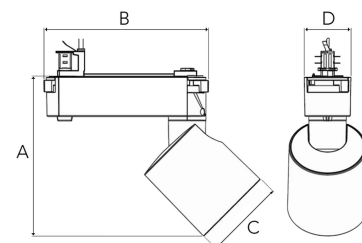

REVOC MINI 2500, 930 (BBBL), MEDIUM W/ GLASS, BLACK

ITAB

- ✓ Design puro ed essenziale
- ✓ Un'unica linea per emissioni di lumen da bassi ad alti
- ✓ Facile da regolare
- ✓ Azionamento integrato nel binario
- ✓ Disponibile in bianco, nero e grigio

A= 166mm, B= 172mm
C= 83,5mm, D= 45mm

Spot	Medium	Flood	Wide Flood
16°	28°	40°	65°
m	m	m	m
1.0	1.0	1.0	1.0
2.0	2.0	2.0	2.0
3.0	3.0	3.0	3.0
0.28	0.50	0.73	1.28
0.56	1.00	1.46	2.56
0.83	1.51	2.18	3.84

TECHNICAL SPECIFICATION

Product Code	285-591-20
Colour	Black
Control	On/off
CRI light colour	930 (BBBL)
Delivered lumen output lm	2468
Driver	Built in
EEL	E
Light distribution	Medium
Lightsource	LED COB
Mains input voltage	220-240 V
Measurements A	166
Measurements B	172
Measurements C	83,5
Measurements D	49
Mounting	Track
Position	360°/90°
Lifetime	L80 B10, 50.000h
Protection	IP 20, class I
Start Time	Instant
System power W	18,4
Unit	mm
Weight	0,76