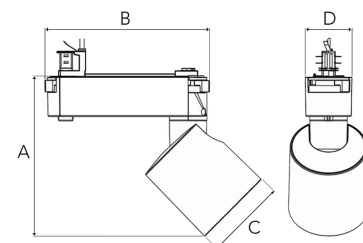

REVOC MINI 2000, 930 (BBBL), MEDIUM W/ GLASS, GREY

ITAB

- ✓ Design puro ed essenziale
- ✓ Un'unica linea per emissioni di lumen da bassi ad alti
- ✓ Facile da regolare
- ✓ Azionamento integrato nel binario
- ✓ Disponibile in bianco, nero e grigio

A= 166mm, B= 172mm
C= 83,5mm, D= 45mm

Spot	Medium	Flood	Wide Flood
16°	28°	40°	65°
m	m	m	m
o	o	o	o
1.0	1.0	1.0	1.0
0.28	0.50	0.73	1.28
2.0	2.0	2.0	2.0
0.56	1.00	1.46	2.56
3.0	3.0	3.0	3.0
0.83	1.51	2.18	3.84

TECHNICAL SPECIFICATION

Product Code	285-511-30
Colour	Grey
Control	On/off
CRI light colour	930 (BBBL)
Delivered lumen output lm	1689
Driver	Built in
EEl	E
Light distribution	Medium
Lightsource	LED COB
Mains input voltage	220-240 V
Measurements A	166
Measurements B	172
Measurements C	83,5
Measurements D	49
Mounting	Track
Position	360°/90°
Lifetime	L80 B10, 50.000h
Protection	IP 20, class I
Start Time	Instant
System power W	12,5
Unit	mm
Weight	0,76