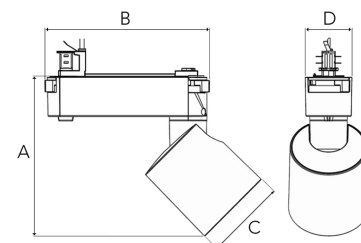

REVOC MINI 2000, 930 (BBBL), MEDIUM W/ GLASS, BLACK

ITAB

- ✓ Design puro ed essenziale
- ✓ Un'unica linea per emissioni di lumen da bassi ad alti
- ✓ Facile da regolare
- ✓ Azionamento integrato nel binario
- ✓ Disponibile in bianco, nero e grigio

A= 166mm, B= 172mm
C= 83,5mm, D= 45mm

Spot	Medium	Flood	Wide Flood
16°	28°	40°	65°
m	m	m	m
1.0	1.0	1.0	1.0
2.0	2.0	2.0	2.0
3.0	3.0	3.0	3.0
0.28	0.50	0.73	1.28
0.56	1.00	1.46	2.56
0.83	1.51	2.18	3.84

TECHNICAL SPECIFICATION

Product Code	285-511-20
Colour	Black
Control	On/off
CRI light colour	930 (BBBL)
Delivered lumen output lm	1689
Driver	Built in
EEL	E
Light distribution	Medium
Lightsource	LED COB
Mains input voltage	220-240 V
Measurements A	166
Measurements B	172
Measurements C	83,5
Measurements D	49
Mounting	Track
Position	360°/90°
Lifetime	L80 B10, 50.000h
Protection	IP 20, class I
Start Time	Instant
System power W	12,5
Unit	mm
Weight	0,76