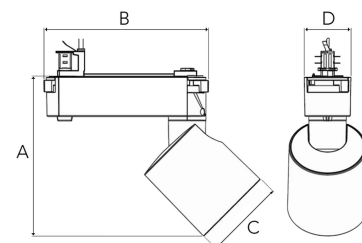

# REVOC MINI 1500, 930 (BBBL), MEDIUM W/ GLASS, GREY

ITAB

- ✓ Design puro ed essenziale
- ✓ Un'unica linea per emissioni di lumen da bassi ad alti
- ✓ Facile da regolare
- ✓ Azionamento integrato nel binario
- ✓ Disponibile in bianco, nero e grigio

A= 166mm, B= 172mm  
C= 83,5mm, D= 45mm

Spot	Medium	Flood	Wide Flood
16°	28°	40°	65°
m	m	m	m
o	o	o	o
1.0	1.0	1.0	1.0
0.28	0.50	0.73	1.28
2.0	2.0	2.0	2.0
0.56	1.00	1.46	2.56
3.0	3.0	3.0	3.0
0.83	1.51	2.18	3.84

## TECHNICAL SPECIFICATION

Product Code	285-501-30
Colour	Grey
Control	On/off
CRI light colour	930 (BBBL)
Delivered lumen output lm	1266
Driver	Built in
EEL	E
Light distribution	Medium
Lightsource	LED COB
Mains input voltage	220-240 V
Measurements A	166
Measurements B	172
Measurements C	83,5
Measurements D	49
Mounting	Track
Position	360°/90°
Lifetime	L80 B10, 50.000h
Protection	IP 20, class I
Start Time	Instant
System power W	9,3
Unit	mm
Weight	0,76