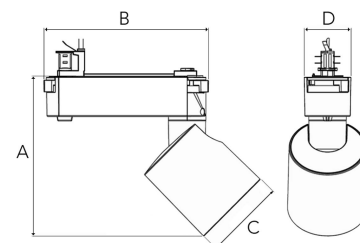

REVOC MINI 1500, 930 (BBBL), MEDIUM W/ GLASS, BLACK

ITAB

- ✓ Design puro ed essenziale
- ✓ Un'unica linea per emissioni di lumen da bassi ad alti
- ✓ Facile da regolare
- ✓ Azionamento integrato nel binario
- ✓ Disponibile in bianco, nero e grigio

TECHNICAL SPECIFICATION

Product Code	285-501-20
Colour	Black
Control	On/off
CRI light colour	930 (BBBL)
Delivered lumen output lm	1266
Driver	Built in
EEL	E
Light distribution	Medium
Lightsource	LED COB
Mains input voltage	220-240 V
Measurements A	166
Measurements B	172
Measurements C	83,5
Measurements D	49
Mounting	Track
Position	360°/90°
Lifetime	L80 B10, 50.000h
Protection	IP 20, class I
Start Time	Instant
System power W	9,3
Unit	mm
Weight	0,76

A= 166mm, B= 172mm
C= 83,5mm, D= 45mm

Spot	Medium	Flood	Wide Flood
16°	28°	40°	65°
m	m	m	m
1.0	1.0	1.0	1.0
2.0	2.0	2.0	2.0
3.0	3.0	3.0	3.0
0.28	0.50	0.73	1.28
0.56	1.00	1.46	2.56
0.83	1.51	2.18	3.84