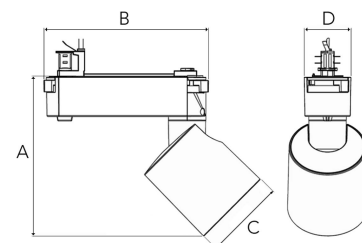

REVOC MINI 2500, 930 (BBBL), FLOOD W/ GLASS, BLACK

ITAB

- ✓ Design puro ed essenziale
- ✓ Un'unica linea per emissioni di lumen da bassi ad alti
- ✓ Facile da regolare
- ✓ Azionamento integrato nel binario
- ✓ Disponibile in bianco, nero e grigio

TECHNICAL SPECIFICATION

Product Code	285-592-20
Colour	Black
Control	On/off
CRI light colour	930 (BBBL)
Delivered lumen output lm	2468
Driver	Built in
EEl	E
Light distribution	Flood
Lightsource	LED COB
Mains input voltage	220-240 V
Measurements A	166
Measurements B	172
Measurements C	83,5
Measurements D	49
Mounting	Track
Position	360°/90°
Lifetime	L80 B10, 50.000h
Protection	IP 20, class I
Start Time	Instant
System power W	18,4
Unit	mm
Weight	0,76

A= 166mm, B= 172mm
C= 83,5mm, D= 45mm

Spot	Medium	Flood	Wide Flood
16°	28°	40°	65°
m	m	m	m
o	o	o	o
1.0	1.0	1.0	1.0
0.28	0.50	0.73	1.28
2.0	2.0	2.0	2.0
0.56	1.00	1.46	2.56
3.0	3.0	3.0	3.0
0.83	1.51	2.18	3.84