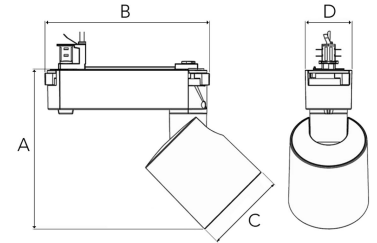

REVOC MINI 2500, 930 (BBBL), FLOOD W/ GLASS, WHITE

ITAB

- ✓ Design puro ed essenziale
- ✓ Un'unica linea per emissioni di lumen da bassi ad alti
- ✓ Facile da regolare
- ✓ Azionamento integrato nel binario
- ✓ Disponibile in bianco, nero e grigio

TECHNICAL SPECIFICATION

Product Code	285-592-10
Colour	White
Control	On/off
CRI light colour	930 (BBBL)
Delivered lumen output lm	2468
Driver	Built in
EEL	E
Light distribution	Flood
Lightsource	LED COB
Mains input voltage	220-240 V
Measurements A	166
Measurements B	172
Measurements C	83,5
Measurements D	49
Mounting	Track
Position	360°/90°
Lifetime	L80 B10, 50.000h
Protection	IP 20, class I
Start Time	Instant
System power W	18,4
Unit	mm
Weight	0,76

A= 166mm, B= 172mm
C= 83,5mm, D= 45mm

Spot	Medium	Flood	Wide Flood
16°	28°	40°	65°
m	m	m	m
o	o	o	o
1.0	1.0	1.0	1.0
0.28	0.50	0.73	1.28
2.0	2.0	2.0	2.0
0.56	1.00	1.46	2.56
3.0	3.0	3.0	3.0
0.83	1.51	2.18	3.84