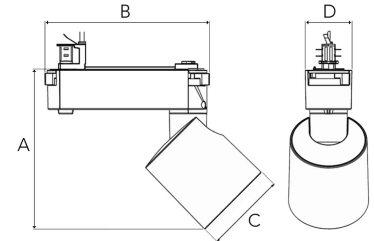

REVOC MINI 2000, 930 (BBBL), FLOOD W/ GLASS, BLACK

ITAB

- ✓ Design puro ed essenziale
- ✓ Un'unica linea per emissioni di lumen da bassi ad alti
- ✓ Facile da regolare
- ✓ Azionamento integrato nel binario
- ✓ Disponibile in bianco, nero e grigio

A= 166mm, B= 172mm
C= 83,5mm, D= 45mm

Spot	Medium	Flood	Wide Flood
16°	28°	40°	65°
m	m	m	m
1.0	1.0	1.0	1.0
2.0	2.0	2.0	2.0
3.0	3.0	3.0	3.0
0.28	0.50	0.73	1.28
0.56	1.00	1.46	2.56
0.83	1.51	2.18	3.84

TECHNICAL SPECIFICATION

Product Code	285-512-20
Colour	Black
Control	On/off
CRI light colour	930 (BBBL)
Delivered lumen output lm	1689
Driver	Built in
EEL	E
Light distribution	Flood
Lightsource	LED COB
Mains input voltage	220-240 V
Measurements A	166
Measurements B	172
Measurements C	83,5
Measurements D	49
Mounting	Track
Position	360°/90°
Lifetime	L80 B10, 50.000h
Protection	IP 20, class I
Start Time	Instant
System power W	12,5
Unit	mm
Weight	0,76