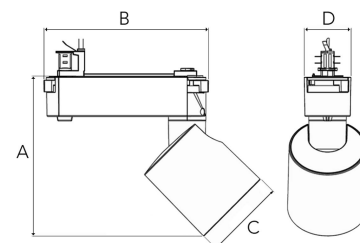

# REVOC MINI 1500, 930 (BBBL), FLOOD W/ GLASS, WHITE

ITAB

- ✓ Design puro ed essenziale
- ✓ Un'unica linea per emissioni di lumen da bassi ad alti
- ✓ Facile da regolare
- ✓ Azionamento integrato nel binario
- ✓ Disponibile in bianco, nero e grigio

A= 166mm, B= 172mm  
C= 83,5mm, D= 45mm

Spot	Medium	Flood	Wide Flood
16°	28°	40°	65°
m	m	m	m
1.0	1.0	1.0	1.0
2.0	2.0	2.0	2.0
3.0	3.0	3.0	3.0
0.28	0.50	0.73	1.28
0.56	1.00	1.46	2.56
0.83	1.51	2.18	3.84

## TECHNICAL SPECIFICATION

Product Code	285-502-10
Colour	White
Control	On/off
CRI light colour	930 (BBBL)
Delivered lumen output lm	1266
Driver	Built in
EEl	E
Light distribution	Flood
Lightsource	LED COB
Mains input voltage	220-240 V
Measurements A	166
Measurements B	172
Measurements C	83,5
Measurements D	49
Mounting	Track
Position	360°/90°
Lifetime	L80 B10, 50.000h
Protection	IP 20, class I
Start Time	Instant
System power W	9,3
Unit	mm
Weight	0,76