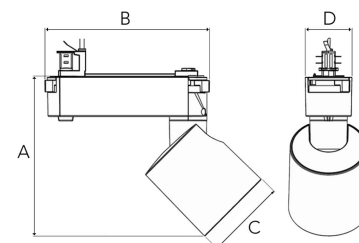

# REVOC MINI 2500, 930 (BBBL), SPOT W/ GLASS, GREY

- ✓ Design puro ed essenziale
- ✓ Un'unica linea per emissioni di lumen da bassi ad alti
- ✓ Facile da regolare
- ✓ Azionamento integrato nel binario
- ✓ Disponibile in bianco, nero e grigio

A= 166mm, B= 172mm  
C= 83,5mm, D= 45mm

Spot	Medium	Flood	Wide Flood
16°	28°	40°	65°
m	m	m	m
1.0	1.0	1.0	1.0
2.0	2.0	2.0	2.0
3.0	3.0	3.0	3.0
0.28	0.50	0.73	1.28
0.56	1.00	1.46	2.56
0.83	1.51	2.18	3.84

## TECHNICAL SPECIFICATION

Product Code	285-590-30
Colour	Grey
Control	On/off
CRI light colour	930 (BBBL)
Delivered lumen output lm	2468
Driver	Built in
EEl	E
Light distribution	Spot
Lightsource	LED COB
Mains input voltage	220-240 V
Measurements A	166
Measurements B	172
Measurements C	83,5
Measurements D	49
Mounting	Track
Position	360°/90°
Lifetime	L80 B10, 50.000h
Protection	IP 20, class I
Start Time	Instant
System power W	18,4
Unit	mm
Weight	0,76