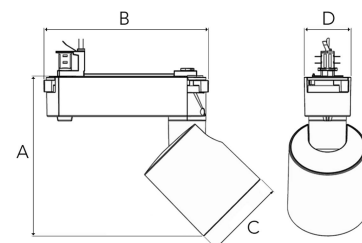

# REVOC MINI 2500, 930 (BBBL), SPOT W/ GLASS, BLACK

ITAB

- ✓ Design puro ed essenziale
- ✓ Un'unica linea per emissioni di lumen da bassi ad alti
- ✓ Facile da regolare
- ✓ Azionamento integrato nel binario
- ✓ Disponibile in bianco, nero e grigio

A= 166mm, B= 172mm  
C= 83,5mm, D= 45mm

Spot	Medium	Flood	Wide Flood
16°	28°	40°	65°
m	m	m	m
1.0	1.0	1.0	1.0
2.0	2.0	2.0	2.0
3.0	3.0	3.0	3.0
0.28	0.50	0.73	1.28
0.56	1.00	1.46	2.56
0.83	1.51	2.18	3.84

## TECHNICAL SPECIFICATION

Product Code	285-590-20
Colour	Black
Control	On/off
CRI light colour	930 (BBBL)
Delivered lumen output lm	2468
Driver	Built in
EEl	E
Light distribution	Spot
Lightsource	LED COB
Mains input voltage	220-240 V
Measurements A	166
Measurements B	172
Measurements C	83,5
Measurements D	49
Mounting	Track
Position	360°/90°
Lifetime	L80 B10, 50.000h
Protection	IP 20, class I
Start Time	Instant
System power W	18,4
Unit	mm
Weight	0,76