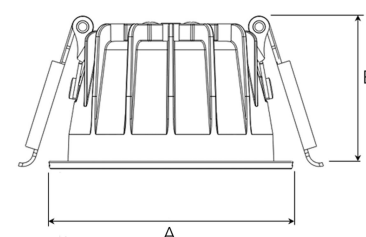

TITAN MICRO 1200, 930 (BBBL), MEDIUM, GREY

ITAB

- ✓ Soffitto discreto e pulito
- ✓ Disponibile in varie dimensioni e pacchetti di lumen
- ✓ Installazione senza attrezzi
- ✓ Disponibile in bianco, nero e grigio

TECHNICAL SPECIFICATION

Product Code	328-501-30
Colour	Grey
Control	On/off
CRI light colour	930 (BBBL)
Delivered lumen output lm	1150
Driver	Stand alone, included
EEL	E
Light distribution	Medium
Lightsource	LED COB
Mains input voltage	220-240 V
Measurements A	71
Measurements B	42
Mounting	Recessed
Position	Fixed
Lifetime	L80 B10, 50.000h
Protection	IP 20, class III
Sawing instructions diameter	64
Start Time	Instant
System power W	11
Unit	mm
Weight	0,2

A= 71mm, B= 42mm

Spot	Medium	Flood	Wide Flood
15°	27°	36°	56°
m	φ	m	φ
1.0	0.26	1.0	0.47
2.0	0.53	2.0	0.95
3.0	0.79	3.0	1.42
1.0	0.47	1.0	0.65
2.0	0.95	2.0	1.30
3.0	1.42	3.0	1.95
1.0	0.65	1.0	1.06
2.0	1.30	2.0	2.12
3.0	1.95	3.0	3.18

64mm