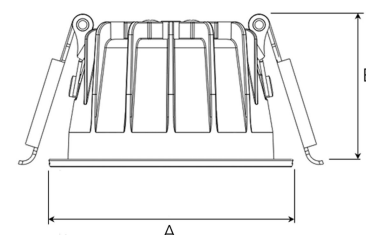

TITAN MICRO 1200, 930 (BBBL), MEDIUM, WHITE

ITAB

- ✓ Soffitto discreto e pulito
- ✓ Disponibile in varie dimensioni e pacchetti di lumen
- ✓ Installazione senza attrezzi
- ✓ Disponibile in bianco, nero e grigio

TECHNICAL SPECIFICATION

Product Code	328-501-10
Colour	White
Control	On/off
CRI light colour	930 (BBBL)
Delivered lumen output lm	1150
Driver	Stand alone, included
EEL	E
Light distribution	Medium
Lightsource	LED COB
Mains input voltage	220-240 V
Measurements A	71
Measurements B	42
Mounting	Recessed
Position	Fixed
Lifetime	L80 B10, 50.000h
Protection	IP 20, class III
Sawing instructions diameter	64
Start Time	Instant
System power W	11
Unit	mm
Weight	0,2

A= 71mm, B= 42mm

Spot	Medium	Flood	Wide Flood
15°	27°	36°	56°
m	o	m	o
1.0	0.26	1.0	0.47
2.0	0.53	2.0	0.95
3.0	0.79	3.0	1.42
1.0	0.47	1.0	0.65
2.0	0.95	2.0	1.30
3.0	1.42	3.0	1.95
1.0	0.65	1.0	1.06
2.0	1.30	2.0	2.12
3.0	1.95	3.0	3.18

64mm