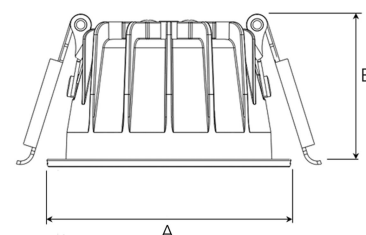

TITAN MICRO 1200, 930 (BBBL), WIDE FLOOD, GREY ITAB

- ✓ Soffitto discreto e pulito
- ✓ Disponibile in varie dimensioni e pacchetti di lumen
- ✓ Installazione senza attrezzi
- ✓ Disponibile in bianco, nero e grigio

TECHNICAL SPECIFICATION

Product Code	328-503-30
Colour	Grey
Control	On/off
CRI light colour	930 (BBBL)
Delivered lumen output lm	1150
Driver	Stand alone, included
EEL	E
Light distribution	Wide flood
Lightsources	LED COB
Mains input voltage	220-240 V
Measurements A	71
Measurements B	42
Mounting	Recessed
Position	Fixed
Lifetime	L80 B10, 50.000h
Protection	IP 20, class III
Sawing instructions diameter	64
Start Time	Instant
System power W	11
Unit	mm
Weight	0,2

A= 71mm, B= 42mm

Spot	Medium	Flood	Wide Flood
15°	27°	36°	56°
m	φ	m	φ
1.0	0.26	1.0	0.47
2.0	0.53	2.0	0.95
3.0	0.79	3.0	1.42
1.0	0.65	1.0	1.06
2.0	1.30	2.0	2.12
3.0	1.95	3.0	3.18

64mm