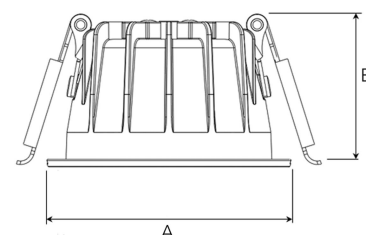

# TITAN MICRO 1200, 930 (BBBL), WIDE FLOOD, BLACK

ITAB

- ✓ Soffitto discreto e pulito
- ✓ Disponibile in varie dimensioni e pacchetti di lumen
- ✓ Installazione senza attrezzi
- ✓ Disponibile in bianco, nero e grigio

## TECHNICAL SPECIFICATION

Product Code	328-503-20
Colour	Black
Control	On/off
CRI light colour	930 (BBBL)
Delivered lumen output lm	1150
Driver	Stand alone, included
EEL	E
Light distribution	Wide flood
Lightsource	LED COB
Mains input voltage	220-240 V
Measurements A	71
Measurements B	42
Mounting	Recessed
Position	Fixed
Lifetime	L80 B10, 50.000h
Protection	IP 20, class III
Sawing instructions diameter	64
Start Time	Instant
System power W	11
Unit	mm
Weight	0,2

A= 71mm, B= 42mm

Spot	Medium	Flood	Wide Flood
15°	27°	36°	56°
m	o	m	o
1.0	0.26	1.0	0.47
2.0	0.53	2.0	0.95
3.0	0.79	3.0	1.42
		1.0	0.65
		2.0	1.30
		3.0	1.95
		1.0	1.06
		2.0	2.12
		3.0	3.18

64mm