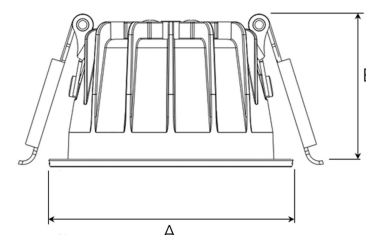

TITAN MICRO 1200, 930 (BBBL), WIDE FLOOD, WHITE

ITAB

- ✓ Soffitto discreto e pulito
- ✓ Disponibile in varie dimensioni e pacchetti di lumen
- ✓ Installazione senza attrezzi
- ✓ Disponibile in bianco, nero e grigio

TECHNICAL SPECIFICATION

Product Code	328-503-10
Colour	White
Control	On/off
CRI light colour	930 (BBBL)
Delivered lumen output lm	1150
Driver	Stand alone, included
EEL	E
Light distribution	Wide flood
Lightsource	LED COB
Mains input voltage	220-240 V
Measurements A	71
Measurements B	42
Mounting	Recessed
Position	Fixed
Lifetime	L80 B10, 50.000h
Protection	IP 20, class III
Sawing instructions diameter	64
Start Time	Instant
System power W	11
Unit	mm
Weight	0,2

A= 71mm, B= 42mm

Spot	Medium	Flood	Wide Flood
15°	27°	36°	56°
m	o	m	o
1.0	0.26	1.0	0.47
2.0	0.53	2.0	0.95
3.0	0.79	3.0	1.42
		1.0	0.65
		2.0	1.30
		3.0	1.95
		1.0	1.06
		2.0	2.12
		3.0	3.18

64mm