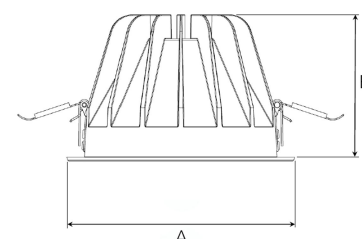

TITAN XL 4000, 930 (BBBL), SPOT, GREY

ITAB

- ✓ Soffitto discreto e pulito
- ✓ Illuminazione confortevole a basso fattore di abbagliamento
- ✓ Disponibile in varie dimensioni e pacchetti di lumen
- ✓ Installazione senza attrezzi
- ✓ Disponibile in bianco, nero e grigio

TECHNICAL SPECIFICATION

Product Code	284-500-30
Colour	Grey
Control	On/off
CRI light colour	930 (BBBL)
Delivered lumen output lm	3780
Driver	Stand alone, included
EEL	E
Light distribution	Spot
Lightsource	LED COB
Mains input voltage	220-240 V
Measurements A	195
Measurements B	122
Mounting	Recessed
Position	Fixed
Lifetime	L80 B10, 50.000h
Protection	IP 20, class III
Sawing instructions diameter	178
Start Time	Instant
System power W	33
Unit	mm
Weight	0,85

A= 195mm, B= 122mm

Spot	Medium		Flood		Wide Flood	
	14°	26°	37°	55°	ø	
1.0	0.24	0.47	0.68	1.05		
2.0	0.48	0.94	1.35	2.10		
3.0	0.72	1.41	2.03	3.15		

178mm