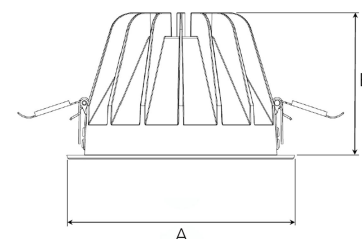

TITAN XL 4000, 930 (BBBL), SPOT, BLACK

ITAB

- ✓ Soffitto discreto e pulito
- ✓ Illuminazione confortevole a basso fattore di abbagliamento
- ✓ Disponibile in varie dimensioni e pacchetti di lumen
- ✓ Installazione senza attrezzi
- ✓ Disponibile in bianco, nero e grigio

TECHNICAL SPECIFICATION

Product Code	284-500-20
Colour	Black
Control	On/off
CRI light colour	930 (BBBL)
Delivered lumen output lm	3780
Driver	Stand alone, included
EEL	E
Light distribution	Spot
Lightsource	LED COB
Mains input voltage	220-240 V
Measurements A	195
Measurements B	122
Mounting	Recessed
Position	Fixed
Lifetime	L80 B10, 50.000h
Protection	IP 20, class III
Sawing instructions diameter	178
Start Time	Instant
System power W	33
Unit	mm
Weight	0,85

A= 195mm, B= 122mm

Spot	Medium		Flood		Wide Flood	
	14°	26°	37°	55°	ø	
1.0	0.24	0.47	0.68	1.05		
2.0	0.48	0.94	1.35	2.10		
3.0	0.72	1.41	2.03	3.15		

178mm