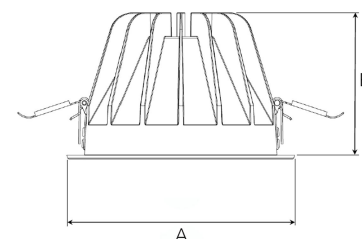

TITAN XL 5000, 930 (BBBL), FLOOD, BLACK

ITAB

- ✓ Soffitto discreto e pulito
- ✓ Illuminazione confortevole a basso fattore di abbagliamento
- ✓ Disponibile in varie dimensioni e pacchetti di lumen
- ✓ Installazione senza attrezzi
- ✓ Disponibile in bianco, nero e grigio

TECHNICAL SPECIFICATION

Product Code	284-512-20
Colour	Black
Control	On/off
CRI light colour	930 (BBBL)
Delivered lumen output lm	4740
Driver	Stand alone, included
EEL	E
Light distribution	Flood
Lightsource	LED COB
Mains input voltage	220-240 V
Measurements A	195
Measurements B	122
Mounting	Recessed
Position	Fixed
Lifetime	L80 B10, 50.000h
Protection	IP 20, class III
Sawing instructions diameter	178
Start Time	Instant
System power W	48
Unit	mm
Weight	0,85

A= 195mm, B= 122mm

Spot	Medium		Flood		Wide Flood	
	14°	26°	37°	55°	ø	
1.0	0.24	0.47	0.68	1.05		
2.0	0.48	0.94	1.35	2.10		
3.0	0.72	1.41	2.03	3.15		

178mm