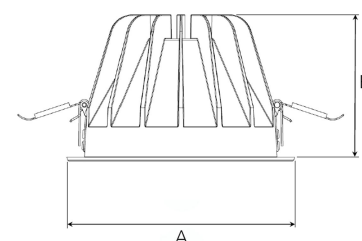

TITAN XL 4000, 930 (BBBL), FLOOD, GREY

ITAB

- ✓ Soffitto discreto e pulito
- ✓ Illuminazione confortevole a basso fattore di abbagliamento
- ✓ Disponibile in varie dimensioni e pacchetti di lumen
- ✓ Installazione senza attrezzi
- ✓ Disponibile in bianco, nero e grigio

TECHNICAL SPECIFICATION

Product Code	284-502-30
Colour	Grey
Control	On/off
CRI light colour	930 (BBBL)
Delivered lumen output lm	3780
Driver	Stand alone, included
EEL	E
Light distribution	Flood
Lightsource	LED COB
Mains input voltage	220-240 V
Measurements A	195
Measurements B	122
Mounting	Recessed
Position	Fixed
Lifetime	L80 B10, 50.000h
Protection	IP 20, class III
Sawing instructions diameter	178
Start Time	Instant
System power W	33
Unit	mm
Weight	0,85

A= 195mm, B= 122mm

Spot	Medium		Flood		Wide Flood	
	14°	26°	37°	55°	ø	
1.0	0.24	0.47	0.68	1.05		
2.0	0.48	0.94	1.35	2.10		
3.0	0.72	1.41	2.03	3.15		

178mm