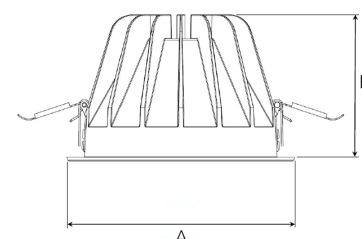

# TITAN XL 4000, 930 (BBBL), FLOOD, BLACK

ITAB

- ✓ Soffitto discreto e pulito
- ✓ Illuminazione confortevole a basso fattore di abbagliamento
- ✓ Disponibile in varie dimensioni e pacchetti di lumen
- ✓ Installazione senza attrezzi
- ✓ Disponibile in bianco, nero e grigio

## TECHNICAL SPECIFICATION

Product Code	284-502-20
Colour	Black
Control	On/off
CRI light colour	930 (BBBL)
Delivered lumen output lm	3780
Driver	Stand alone, included
EEL	E
Light distribution	Flood
Lightsource	LED COB
Mains input voltage	220-240 V
Measurements A	195
Measurements B	122
Mounting	Recessed
Position	Fixed
Lifetime	L80 B10, 50.000h
Protection	IP 20, class III
Sawing instructions diameter	178
Start Time	Instant
System power W	33
Unit	mm
Weight	0,85

A= 195mm, B= 122mm

Spot	Medium		Flood		Wide Flood	
	14°	26°	37°	55°	ø	
1.0	0.24	0.47	0.68	1.05		
2.0	0.48	0.94	1.35	2.10		
3.0	0.72	1.41	2.03	3.15		

178mm