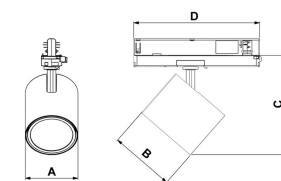

Zen Evo Mini, Black, 3000, 930, Medium, segmented, Track

ITAB

- ✓ □ Design estremamente essenziale/pulito
- ✓ □ Sorgente luminosa LED con tecnologia "Chip on board" ad alta efficienza e riflettore segmentato per la massima efficacia
- ✓ □ Alimentatore elettronico ad alta efficienza integrato nell'adattatore per binario
- ✓ □ Sorgente luminosa a LED ad alta efficienza con tecnologia "Chip on board"
- ✓ □ Disponibile in bianco, nero e grigio.

Technical specification

Product Code	367-02071520013
Colour	Black
Control	On/off
CRI light colour	930 (BBBL)
Delivered lumen output lm	2950
Driver	Built in
EEL	E
Light distribution	Medium
Lightsource	LED COB
Mains input voltage	220-240V
Measurements A	86
Measurements B	106
Measurements C	164
Measurements D	206
Measurements E	134
Mounting	Track
Position	360°/90°
Lifetime	L80 B10 50.000h
Protection	IP 20, class II
Start Time	Instant
System power W	18,8
Unit	mm
Weight	0,49

A= 86 mm, B= 106 mm, C= 164 mm, D= 206 mm

Spot	Medium	Flood	Wide Flood
19°	29°	49°	70°
m	m	m	m
1.0	0.31	0.52	0.76
2.0	0.62	1.05	1.52
3.0	0.93	1.57	2.28
			3.48