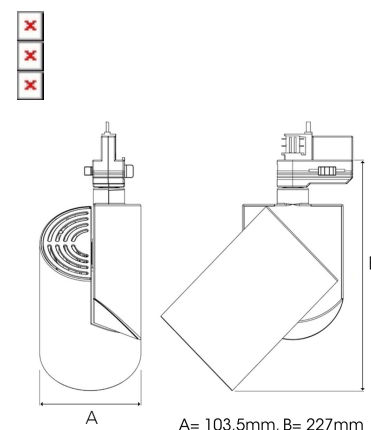

ZYLINDER 4000, 930 (BBBL), WIDE FLOOD W/ GLASS, GREY

ITAB

- ✓ Design puro e essenziale/pulito
- ✓ Tre diverse angolazioni del fascio per la distribuzione della luce
- ✓ Alimentatore elettronico integrato
- ✓ Sorgente luminosa a LED ad alta efficienza con tecnologia "Chip on board"
- ✓ Disponibile in bianco, nero e grigio

TECHNICAL SPECIFICATION

Product Code	288-513-30
Colour	Grey
Control	On/off
CRI light colour	930 (BBBL)
Delivered lumen output lm	3766
Driver	Built in
EEL	E
Light distribution	Wide flood
Lightsource	LED COB
Mains input voltage	220-240 V
Measurements A	103,5
Measurements B	227
Mounting	Track
Position	360°/90°
Lifetime	L80 B10, 50.000h
Protection	IP 20, class I
Start Time	Instant
System power W	30,1
Unit	mm
Weight	0,91