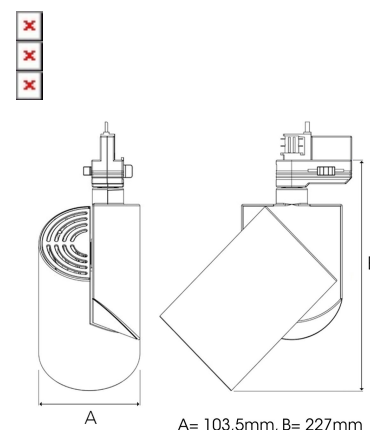

ZYLINDER 4000, 930 (BBBL), WIDE FLOOD W/ GLASS, WHITE

ITAB

- ✓ Design puro e essenziale/pulito
- ✓ Tre diverse angolazioni del fascio per la distribuzione della luce
- ✓ Alimentatore elettronico integrato
- ✓ Sorgente luminosa a LED ad alta efficienza con tecnologia "Chip on board"
- ✓ Disponibile in bianco, nero e grigio

TECHNICAL SPECIFICATION

Product Code	288-513-10
Colour	White
Control	On/off
CRI light colour	930 (BBBL)
Delivered lumen output lm	3766
Driver	Built in
EEL	E
Light distribution	Wide flood
Lightsource	LED COB
Mains input voltage	220-240 V
Measurements A	103,5
Measurements B	227
Mounting	Track
Position	360°/90°
Lifetime	L80 B10, 50.000h
Protection	IP 20, class I
Start Time	Instant
System power W	30,1
Unit	mm
Weight	0,91