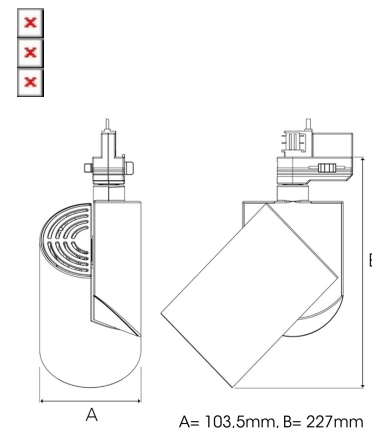

# ZYLINDER 3000, 930 (BBBL), SPOT W/ GLASS, GREY

ITAB

- ✓ Design puro e essenziale/pulito
- ✓ Tre diverse angolazioni del fascio per la distribuzione della luce
- ✓ Alimentatore elettronico integrato
- ✓ Sorgente luminosa a LED ad alta efficienza con tecnologia "Chip on board"
- ✓ Disponibile in bianco, nero e grigio

A= 103,5mm, B= 227mm

Spot		Medium		Flood		Wide Flood	
14°		27°		38°		56°	
m	ø	m	ø	m	ø	m	ø
1.0	0.25	1.0	0.48	1.0	0.69	1.0	1.07
2.0	0.49	2.0	0.95	2.0	1.39	2.0	2.14
3.0	0.74	3.0	1.43	3.0	2.08	3.0	3.22

## TECHNICAL SPECIFICATION

Product Code	288-500-30
Colour	Grey
Control	On/off
CRI light colour	930 (BBBL)
Delivered lumen output lm	2841
Driver	Built in
EEl	E
Light distribution	Spot
Lightsource	LED COB
Mains input voltage	220-240 V
Measurements A	103,5
Measurements B	227
Mounting	Track
Position	360°/90°
Lifetime	L80 B10, 50.000h
Protection	IP 20, class I
Start Time	Instant
System power W	21,6
Unit	mm
Weight	0,91