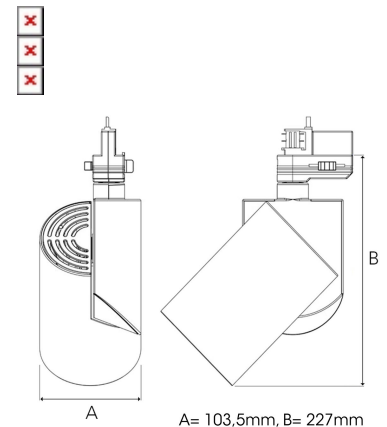

ZYLINDER 3000, 930 (BBBL), SPOT W/ GLASS, BLACK

ITAB

- ✓ Design puro e essenziale/pulito
- ✓ Tre diverse angolazioni del fascio per la distribuzione della luce
- ✓ Alimentatore elettronico integrato
- ✓ Sorgente luminosa a LED ad alta efficienza con tecnologia "Chip on board"
- ✓ Disponibile in bianco, nero e grigio

Spot	Medium	Flood	Wide Flood
14°	27°	38°	56°
m	m	m	m
o	o	o	o
1.0	1.0	1.0	1.0
0.25	0.48	0.69	1.07
2.0	2.0	2.0	2.0
0.49	0.95	1.39	2.14
3.0	3.0	3.0	3.0
0.74	1.43	2.08	3.22

TECHNICAL SPECIFICATION

Product Code	288-500-20
Colour	Black
Control	On/off
CRI light colour	930 (BBBL)
Delivered lumen output lm	2841
Driver	Built in
EEL	E
Light distribution	Spot
Lightsource	LED COB
Mains input voltage	220-240 V
Measurements A	103,5
Measurements B	227
Mounting	Track
Position	360°/90°
Lifetime	L80 B10, 50.000h
Protection	IP 20, class I
Start Time	Instant
System power W	21,6
Unit	mm
Weight	0,91