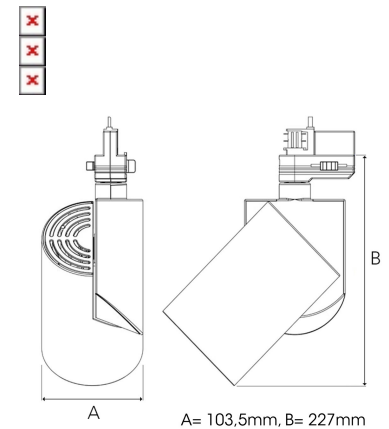

# ZYLINDER 4000, 930 (BBBL), MEDIUM W/ GLASS, GREY

ITAB

- ✓ Design puro e essenziale/pulito
- ✓ Tre diverse angolazioni del fascio per la distribuzione della luce
- ✓ Alimentatore elettronico integrato
- ✓ Sorgente luminosa a LED ad alta efficienza con tecnologia "Chip on board"
- ✓ Disponibile in bianco, nero e grigio

## TECHNICAL SPECIFICATION

Product Code	288-511-30
Colour	Grey
Control	On/off
CRI light colour	930 (BBBL)
Delivered lumen output lm	3766
Driver	Built in
EEl	E
Light distribution	Medium
Lightsource	LED COB
Mains input voltage	220-240 V
Measurements A	103,5
Measurements B	227
Mounting	Track
Position	360°/90°
Lifetime	L80 B10, 50.000h
Protection	IP 20, class I
Start Time	Instant
System power W	30,1
Unit	mm
Weight	0,91