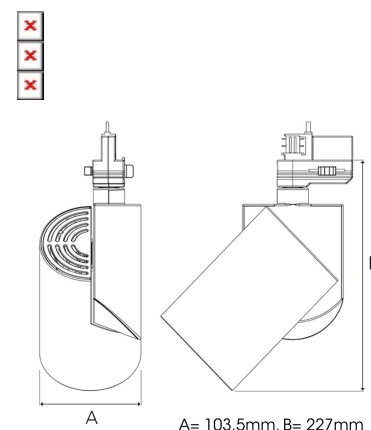

ZYLINDER 4000, 930 (BBBL), MEDIUM W/ GLASS, BLACK

ITAB

- ✓ Design puro e essenziale/pulito
- ✓ Tre diverse angolazioni del fascio per la distribuzione della luce
- ✓ Alimentatore elettronico integrato
- ✓ Sorgente luminosa a LED ad alta efficienza con tecnologia "Chip on board"
- ✓ Disponibile in bianco, nero e grigio

Spot	Medium	Flood	Wide Flood
14°	27°	38°	56°
m	m	m	m
o	o	o	o
1.0	1.0	1.0	1.0
0.25	0.48	0.69	1.07
2.0	2.0	2.0	2.0
0.49	0.95	1.39	2.14
3.0	3.0	3.0	3.0
0.74	1.43	2.08	3.22

TECHNICAL SPECIFICATION

Product Code	288-511-20
Colour	Black
Control	On/off
CRI light colour	930 (BBBL)
Delivered lumen output lm	3766
Driver	Built in
EEl	E
Light distribution	Medium
Lightsource	LED COB
Mains input voltage	220-240 V
Measurements A	103,5
Measurements B	227
Mounting	Track
Position	360°/90°
Lifetime	L80 B10, 50.000h
Protection	IP 20, class I
Start Time	Instant
System power W	30,1
Unit	mm
Weight	0,91