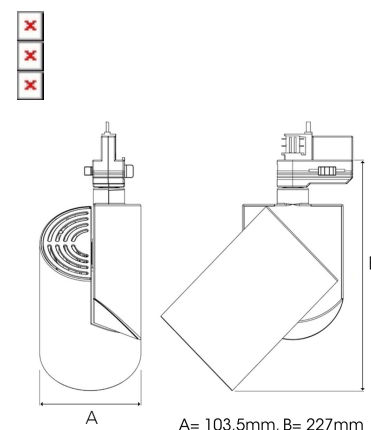

ZYLINDER 4000, 930 (BBBL), MEDIUM W/ GLASS, WHITE

ITAB

- ✓ Design puro e essenziale/pulito
- ✓ Tre diverse angolazioni del fascio per la distribuzione della luce
- ✓ Alimentatore elettronico integrato
- ✓ Sorgente luminosa a LED ad alta efficienza con tecnologia "Chip on board"
- ✓ Disponibile in bianco, nero e grigio

TECHNICAL SPECIFICATION

Product Code	288-511-10
Colour	White
Control	On/off
CRI light colour	930 (BBBL)
Delivered lumen output lm	3766
Driver	Built in
EEL	E
Light distribution	Medium
Lightsource	LED COB
Mains input voltage	220-240 V
Measurements A	103,5
Measurements B	227
Mounting	Track
Position	360°/90°
Lifetime	L80 B10, 50.000h
Protection	IP 20, class I
Start Time	Instant
System power W	30,1
Unit	mm
Weight	0,91