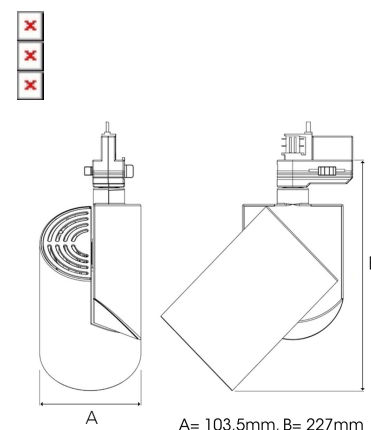

# ZYLINDER 3000, 930 (BBBL), MEDIUM W/ GLASS, GREY

ITAB

- ✓ Design puro e essenziale/pulito
- ✓ Tre diverse angolazioni del fascio per la distribuzione della luce
- ✓ Alimentatore elettronico integrato
- ✓ Sorgente luminosa a LED ad alta efficienza con tecnologia "Chip on board"
- ✓ Disponibile in bianco, nero e grigio

## TECHNICAL SPECIFICATION

Product Code	288-501-30
Colour	Grey
Control	On/off
CRI light colour	930 (BBBL)
Delivered lumen output lm	2841
Driver	Built in
EEl	E
Light distribution	Medium
Lightsource	LED COB
Mains input voltage	220-240 V
Measurements A	103,5
Measurements B	227
Mounting	Track
Position	360°/90°
Lifetime	L80 B10, 50.000h
Protection	IP 20, class I
Start Time	Instant
System power W	21,6
Unit	mm
Weight	0,91