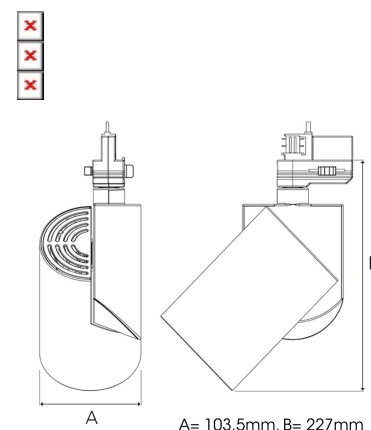

ZYLINDER 3000, 930 (BBBL), MEDIUM W/ GLASS, WHITE

ITAB

- ✓ Design puro e essenziale/pulito
- ✓ Tre diverse angolazioni del fascio per la distribuzione della luce
- ✓ Alimentatore elettronico integrato
- ✓ Sorgente luminosa a LED ad alta efficienza con tecnologia "Chip on board"
- ✓ Disponibile in bianco, nero e grigio

TECHNICAL SPECIFICATION

Product Code	288-501-10
Colour	White
Control	On/off
CRI light colour	930 (BBBL)
Delivered lumen output lm	2841
Driver	Built in
EEL	E
Light distribution	Medium
Lightsource	LED COB
Mains input voltage	220-240 V
Measurements A	103,5
Measurements B	227
Mounting	Track
Position	360°/90°
Lifetime	L80 B10, 50.000h
Protection	IP 20, class I
Start Time	Instant
System power W	21,6
Unit	mm
Weight	0,91