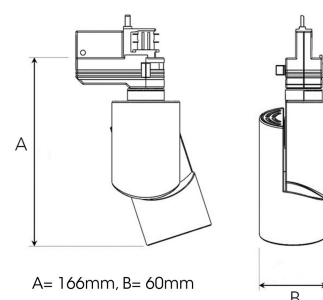

# ZYLINDER MICRO 1200, 930 (BBBL), WIDE FLOOD W/ GLASS, WHITE

ITAB

- ✓ Design puro ed essenziale/pulito di dimensioni contenute
- ✓ Tre diverse angolazioni del fascio per la distribuzione della luce
- ✓ Alimentatore elettronico integrato
- ✓ Sorgente luminosa a LED ad alta efficienza con tecnologia "Chip on board"
- ✓ Disponibile in bianco, nero e grigio

## TECHNICAL SPECIFICATION

Product Code	305-503-10
Colour	White
Control	On/off
CRI light colour	930 (BBBL)
Delivered lumen output lm	1150
Driver	Built in
EEL	E
Light distribution	Wide flood
Lightsource	LED COB
Mains input voltage	220-240 V
Measurements A	166
Measurements B	60
Mounting	Track
Position	360°/90°
Lifetime	L80 B10, 50.000h
Protection	IP 20, class I
Start Time	Instant
System power W	15
Unit	mm
Weight	0.4