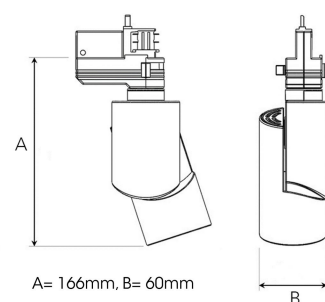

ZYLINDER MICRO 1200, 930 (BBBL), MEDIUM W/ GLASS, BLACK

ITAB

- ✓ Design puro ed essenziale/pulito di dimensioni contenute
- ✓ Tre diverse angolazioni del fascio per la distribuzione della luce
- ✓ Alimentatore elettronico integrato
- ✓ Sorgente luminosa a LED ad alta efficienza con tecnologia "Chip on board"
- ✓ Disponibile in bianco, nero e grigio

TECHNICAL SPECIFICATION

Product Code	305-501-20
Colour	Black
Control	On/off
CRI light colour	930 (BBBL)
Delivered lumen output lm	1150
Driver	Built in
EEL	E
Light distribution	Medium
Lightsource	LED COB
Mains input voltage	220-240 V
Measurements A	166
Measurements B	60
Mounting	Track
Position	360°/90°
Lifetime	L80 B10, 50.000h
Protection	IP 20, class I
Start Time	Instant
System power W	15
Unit	mm
Weight	0.4