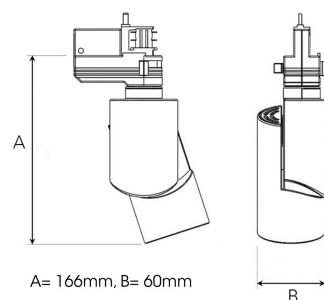

ZYLINDER MICRO 1200, 930 (BBBL), MEDIUM W/ GLASS, WHITE

ITAB

- ✓ Design puro ed essenziale/pulito di dimensioni contenute
- ✓ Tre diverse angolazioni del fascio per la distribuzione della luce
- ✓ Alimentatore elettronico integrato
- ✓ Sorgente luminosa a LED ad alta efficienza con tecnologia "Chip on board"
- ✓ Disponibile in bianco, nero e grigio

TECHNICAL SPECIFICATION

Product Code	305-501-10
Colour	White
Control	On/off
CRI light colour	930 (BBBL)
Delivered lumen output lm	1150
Driver	Built in
EEL	E
Light distribution	Medium
Lightsource	LED COB
Mains input voltage	220-240 V
Measurements A	166
Measurements B	60
Mounting	Track
Position	360°/90°
Lifetime	L80 B10, 50.000h
Protection	IP 20, class I
Start Time	Instant
System power W	15
Unit	mm
Weight	0.4

Spot	Medium	Flood	Wide Flood
15°	27°	36°	56°
m	o	m	o
1.0	0.26	1.0	0.65
2.0	0.53	2.0	1.30
3.0	0.79	3.0	1.95
1.0	0.47	1.0	1.06
2.0	0.95	2.0	2.12
3.0	1.42	3.0	3.18