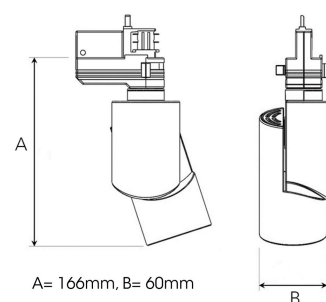

ZYLINDER MICRO 1200, 930 (BBBL), MEDIUM W/ GLASS, WHITE

ITAB

- ✓ Design puro ed essenziale/pulito di dimensioni contenute
- ✓ Tre diverse angolazioni del fascio per la distribuzione della luce
- ✓ Alimentatore elettronico integrato
- ✓ Sorgente luminosa a LED ad alta efficienza con tecnologia "Chip on board"
- ✓ Disponibile in bianco, nero e grigio

TECHNICAL SPECIFICATION

Product Code	305-501-10
Colour	White
Control	On/off
CRI light colour	930 (BBBL)
Delivered lumen output lm	1150
Driver	Built in
EEL	E
Light distribution	Medium
Lightsource	LED COB
Mains input voltage	220-240 V
Measurements A	166
Measurements B	60
Mounting	Track
Position	360°/90°
Lifetime	L80 B10, 50.000h
Protection	IP 20, class I
Start Time	Instant
System power W	15
Unit	mm
Weight	0.4

Spot	15°		Medium		27°		Flood		36°		Wide Flood		56°	
	m	ø	m	ø	m	ø	m	ø	m	ø	m	ø	m	ø
1.0	0.26	0.47	1.0	0.65	1.0	1.06	1.0	1.30	1.0	2.12	1.0	3.18	1.0	5.00
2.0	0.53	0.95	2.0	1.30	2.0	2.12	2.0	2.60	2.0	4.24	2.0	6.36	2.0	10.00
3.0	0.79	1.42	3.0	1.95	3.0	3.18	3.0	3.90	3.0	6.36	3.0	9.54	3.0	15.00